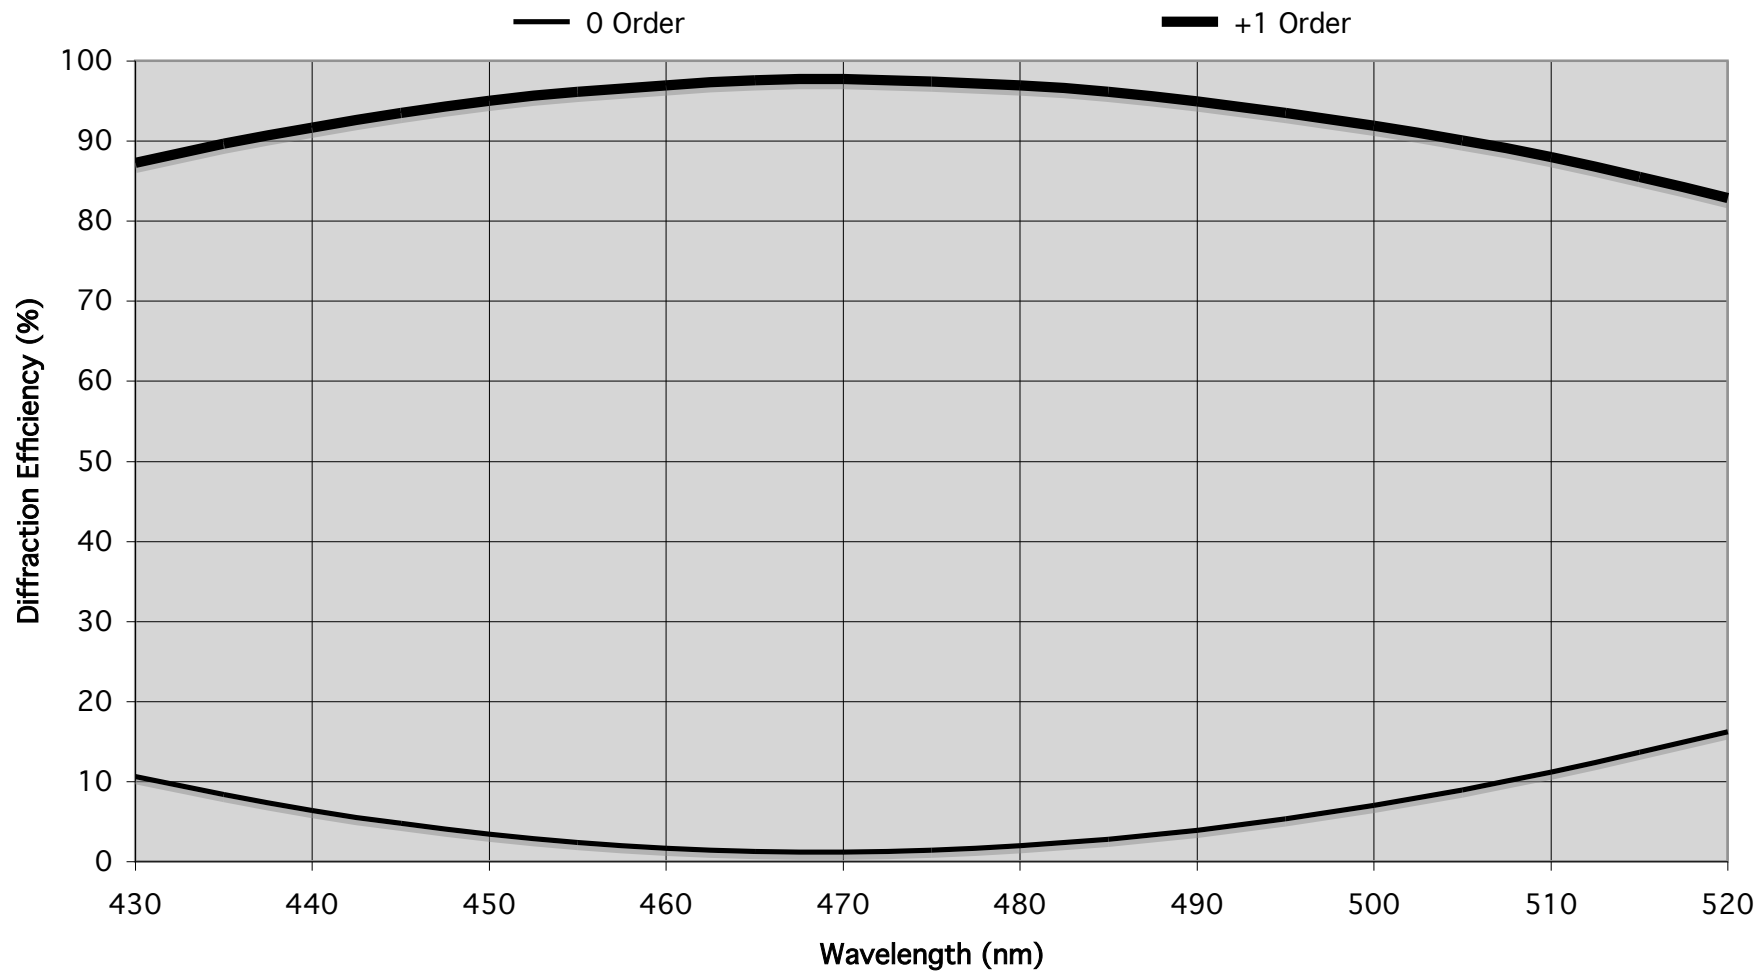

VPH-1557-475
RCWA Theoretical Performance
Unpolarized input

371 PARKLAND PLAZA, ANN ARBOR, MI 48103